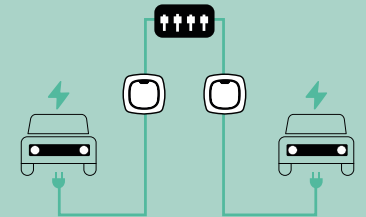

Upgrade your experience with Wallbox Energy Management Solutions

Enjoy even more sustainable, cost-efficient charging at home.

Eco-Smart Solar EV Charging

Use the surplus solar energy from your solar panels to charge your EV. Choose to charge with 100% solar energy, or a mix of solar and grid energy.*

Power Boost Dynamic Load Balancing

Balance the available energy between your home and car, in real-time, so you can run your large appliances and still charge at high speeds! No need for costly upgrades to your electrical panel.*

Power Sharing Charge Multiple EVs

Install multiple chargers on the same circuit to distribute the available energy dynamically and charge all connected cars at once.**

*Both features available in Australia, New Zealand, UK, Ireland and Spain. Amazon Alexa is also available in France and Germany.