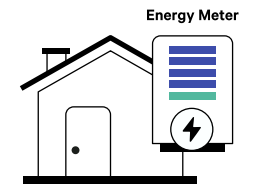

Upgrade your experience with Wallbox Energy Management Solutions

Enjoy even more sustainable, cost-efficient charging at home.

Eco-Smart Solar EV Charging

Use the surplus solar energy from your solar panels to charge your EV. Choose to charge with 100% solar energy, or a mix of solar and grid energy.*

Power Boost Dynamic Load Balancing

Balance the available energy between your home and car, in real-time, so you can run your large appliances and still charge at high speeds! No need for costly upgrades to your electrical panel.*

Power Sharing Charge Multiple EVs

Install multiple chargers on the same circuit to distribute the available energy dynamically and charge all connected cars at once.**

*Both features available in Australia, New Zealand, UK, Ireland and Spain. Amazon Alexa is also available in France and Germany.